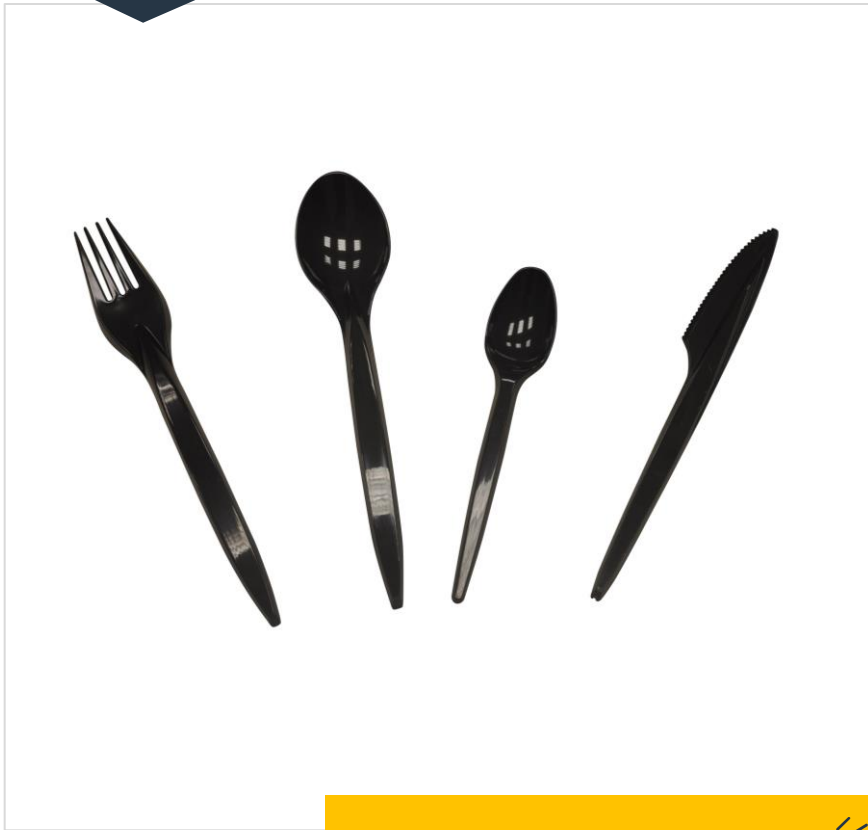

CATERING DISPOSABLES

New

PRODUCT

Heavy Duty Cutlery

Durable cutlery for use with hot & cold foods

KEY FEATURES

Extra strong, premium quality full size cutlery. Heavier duty alternative to standard PP and PS cutlery

www.cateringdisposables.ie

New

PRODUCT

ADDITIONAL FEATURES

Multiple
COLOURS

Cash and Carry friendly packaging

Ideal for caterers, food service and wholesale

PRODUCT	CODE	DESCRIPTION	CASE QUANTITY
 <i>New</i>	NCCHDS	Black heavy duty dessert spoon	20x50
 <i>New</i>	NCBHDF	Black heavy duty fork	20x50
 <i>New</i>	NCBHDK	Black heavy duty knife	20x50
 <i>New</i>	1054941	Black heavy duty teaspoon	20x50
 <i>New</i>	NCCHDF	Champagne heavy duty fork	20x50
 <i>New</i>	NCCHDK	Champagne heavy duty knife	20x50
 <i>New</i>	NCCHDS	Champagne heavy duty dessert spoon	20x50
 <i>New</i>	NCCLRDS	Clear heavy duty dessert spoon	20x50
 <i>New</i>	NCCLRF	Clear heavy duty fork	20x50
 <i>New</i>	NCCLRK	Clear heavy duty knife	20x50